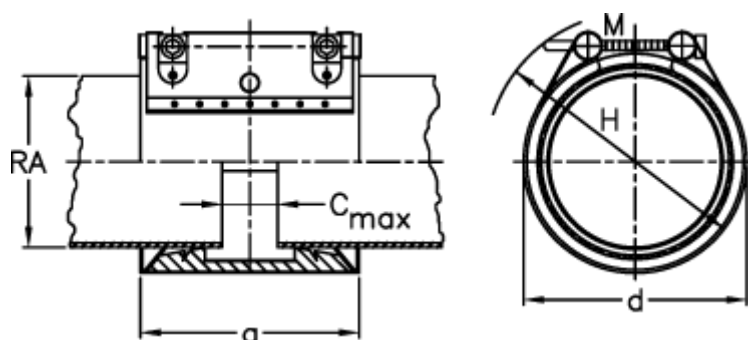

Data Sheet

Article number: 025798600070

Description: Norma Connect pipe coupling
GRIP E W5 Ø=70,0 NBR, 16 bar

Measures

a	= 98
C max with insertion band	= 25
d	= 90
H	= 110
M (screw)	= M10
Nominal pressure (bar)	= 16
RA	= 70
RA min-RA max	= 69,0-71,0

Weight a piece = 1.2